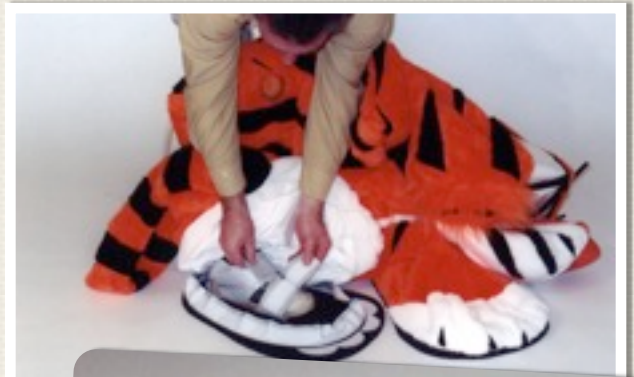

WEARING AN INFLATABLE COSTUME

I get the most interesting expressions from people when I talk about wearing and performing in an inflatable costume. Most people ask, "how does it stay inflated?" and with concern ask, "how do you breath in it?" So, I thought it was about time to show just how great an Inflatable mascot looks, how easy it is to wear, and finally confess that I do not need to hold my breath the whole time.

In my experience, Costume Specialists creates the most performance focused costumes in the industry. Their costume designs make it easy to bring a mascot to life and thrill any audience. As a performer, I love the look and the ease of wear and performance in an inflatable.